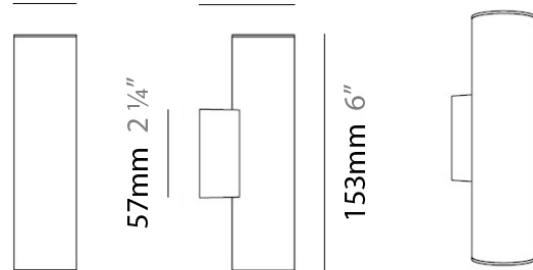

TUB LED SURFACE

D93134

PROJECT	
TYPE	
NOTES	
QUANTITY	
DATE	

GENERAL

Series: Tub LED
 Brand: Milan
 Division: Design
 Mounting Type: Surface
 Mounting Location: Wall
 Subcategory: Uplight

PHYSICAL

Shape: Cylinder
 Diameter (mm): 108
 Diameter (in): 4 1/4
 Length (mm): 40
 Length (in): 1 9/16
 Height (mm): 103
 Height (in): 4 1/16
 Extension (mm): 61
 Extension (in): 2 3/8
 Light Distribution: Uplight
 Weight (kg): 1.4
 Weight (lbs): 3
 Fixture Finish: Chrome
 Fixture Material: Metal

GENERAL

Series: Tub LED
 Brand: Milan
 Division: Design
 Mounting Type: Surface
 Mounting Location: Wall
 Subcategory: Up/Down Light

PHYSICAL

Shape: Cylinder
 Diameter (mm): 108
 Diameter (in): 4 1/4
 Length (mm): 40
 Length (in): 1 9/16
 Height (mm): 153
 Height (in): 6
 Extension (mm): 61
 Extension (in): 2 3/8
 Light Distribution: Direct / Indirect
 Weight (kg): 1.4
 Weight (lbs): 3
 Fixture Finish: WHI
 Fixture Material: Metal

OPTICAL

RATINGS AND CERTIFICATIONS

Certified By: CSA Certified to UL and CSA Standards
 IP rating: IP20

Ø108mm 4 1/4"

J-Box cover plate Included

40mm 1 9/16" 61mm 2 3/8"

PROJECT	
TYPE	
NOTES	
QUANTITY	
DATE	

TUB LED SURFACE

D93203

GENERAL

Series: Tub LED
 Brand: Milan
 Division: Design
 Mounting Type: Surface
 Mounting Location: Wall
 Subcategory: Spots

PHYSICAL

Diameter (mm): 40
 Diameter (in): 1 9/16
 Length (mm): 70
 Length (in): 2 3/4
 Height (mm): 100
 Height (in): 3 15/16
 Extension (mm): 120
 Extension (in): 4 3/4