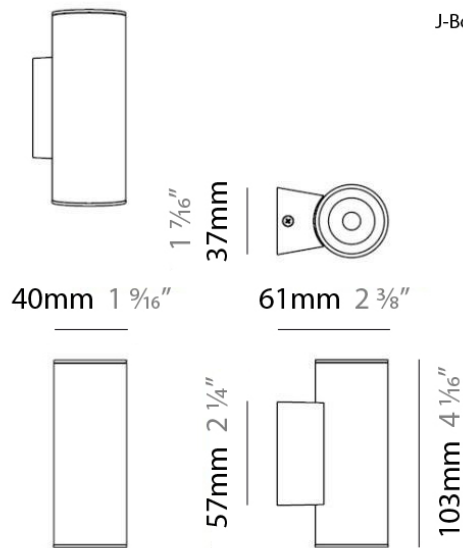

TUB LED SURFACE

D93134

PROJECT	
TYPE	
NOTES	
QUANTITY	
DATE	

GENERAL

Series: Tub LED
 Brand: Milan
 Division: Design
 Mounting Type: Surface
 Mounting Location: Wall
 Subcategory: Uplight

PHYSICAL

Shape: Cylinder
 Diameter (mm): 108
 Diameter (in): 4 1/4
 Length (mm): 40
 Length (in): 1 9/16
 Height (mm): 103
 Height (in): 4 1/16
 Extension (mm): 61
 Extension (in): 2 3/8
 Light Distribution: Uplight
 Weight (kg): 1.4
 Weight (lbs): 3
 Fixture Finish: Chrome
 Fixture Material: Metal

OPTICAL

RATINGS AND CERTIFICATIONS

Certified By: CSA Certified to UL and CSA Standards
 IP rating: IP20

Ø108mm 4 1/4"

J-Box cover plate Included

TUB LED SURFACE

D93137

PROJECT	
TYPE	
NOTES	
QUANTITY	
DATE	

GENERAL

Series: Tub LED
 Brand: Milan
 Division: Design
 Mounting Type: Surface
 Mounting Location: Wall
 Subcategory: Up/Down Light

PHYSICAL

Shape: Cylinder
 Diameter (mm): 108
 Diameter (in): 4 1/4
 Length (mm): 40
 Length (in): 1 9/16
 Height (mm): 153
 Height (in): 6
 Extension (mm): 61
 Extension (in): 2 3/8
 Light Distribution: Direct / Indirect
 Weight (kg): 1.4
 Weight (lbs): 3
 Fixture Finish: WHI
 Fixture Material: Metal

TUB LED SURFACE

D93203

GENERAL

Series: Tub LED
 Brand: Milan
 Division: Design
 Mounting Type: Surface
 Mounting Location: Wall
 Subcategory: Spots

PHYSICAL

Diameter (mm): 40
 Diameter (in): 1 9/16
 Length (mm): 70
 Length (in): 2 3/4
 Height (mm): 100
 Height (in): 3 15/16
 Extension (mm): 120
 Extension (in): 4 3/4